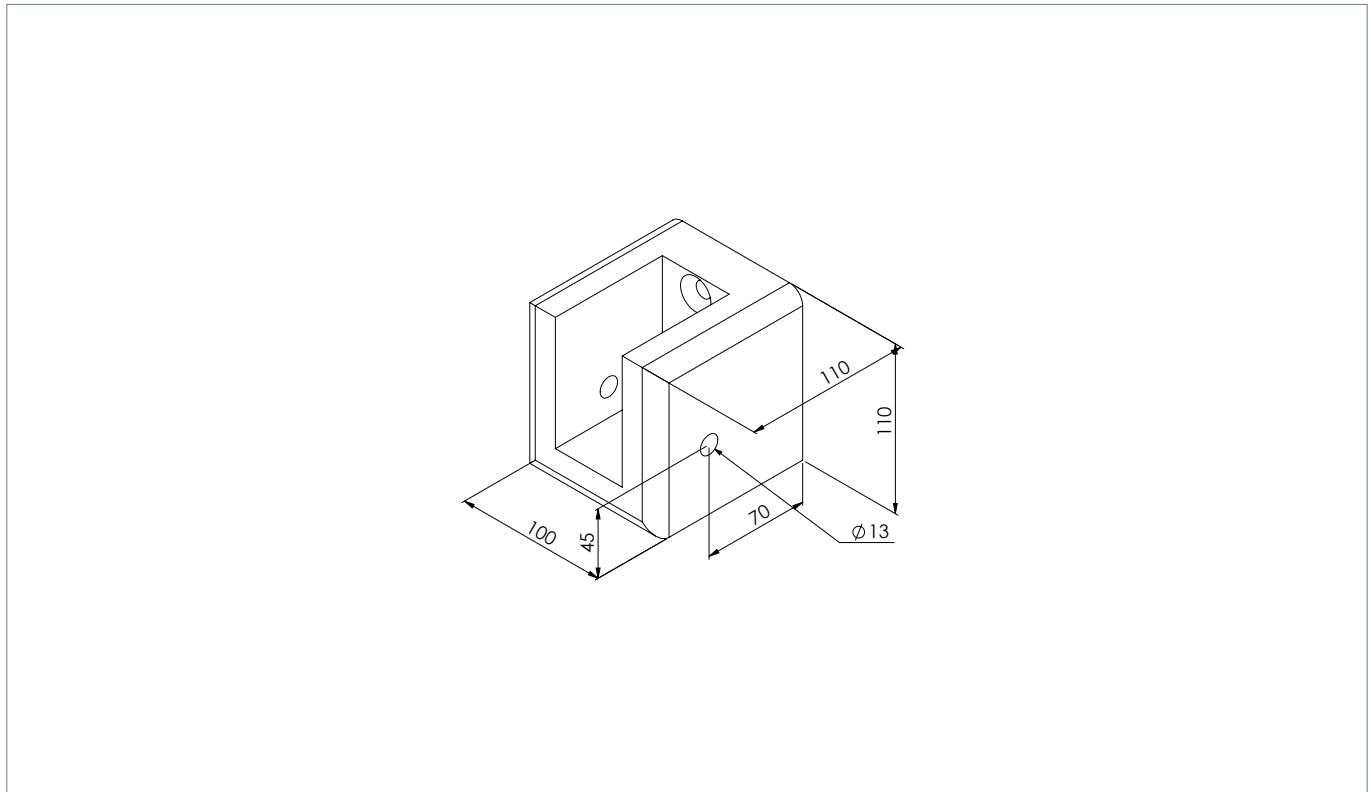

Material:

hanit® Recycled Plastic

Detail Posts:

26/20 x 11 x 230 cm
Bevelled on the upper end

Detail End Post:

18/15 x 11 x 230 cm
Bevelled on the upper end

Detail Crossbar:

4.2 x 12 x 250 cm
Radius R8 on both sides

Detail 90° Connectors:

10 x 11 x 11 cm
Drilled, radius R10

Design:

Posts and crossbars with internal steel reinforcement

Integrated recesses to accommodate the crossbars

90° connectors allow variations of 10°

 Brown

DBLKZSDEEN1218

PASTURE POST - 3 CROSS BARS

PASTURE ENDPOST - 3 CROSS BARS

PASTURE POST - 5 CROSS BARS

PASTURE ENDPOST - 5 CROSS BARS

CONNECTOR

SYSTEM COMPONENTS

Connector right-angled 10.0 x 11.0 cm			
Colour	Length (cm)	Weight (approx. kg)	Order No
■ Brown	11.0	0.8	KEB 101 111

Crossbar 4.2 x 12.0 cm, reinforced			
Colour	Length (cm)	Weight (approx. kg)	Order No
■ Brown	250.0	14.2	BBE 4212 250