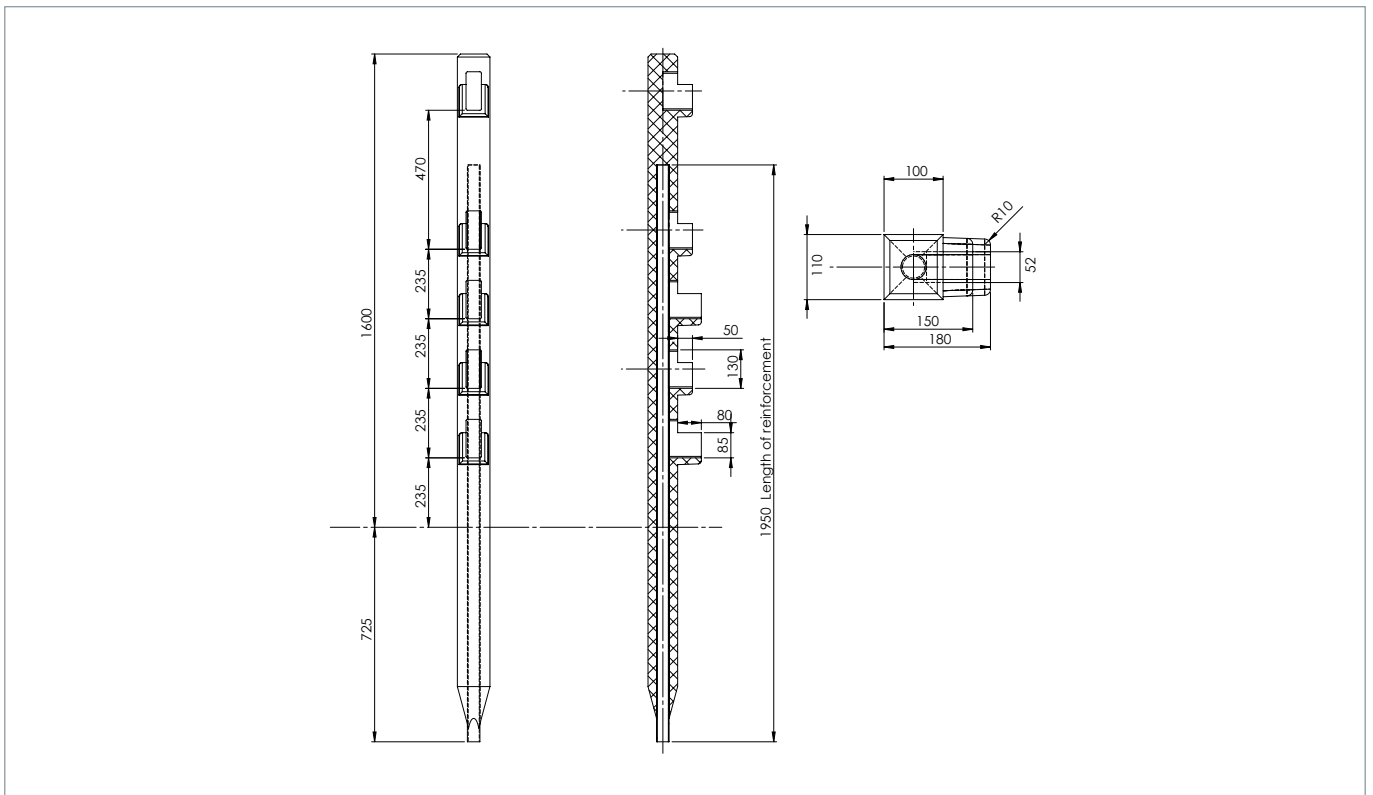

PASTURE ENDPOST - 5 CROSS BARS