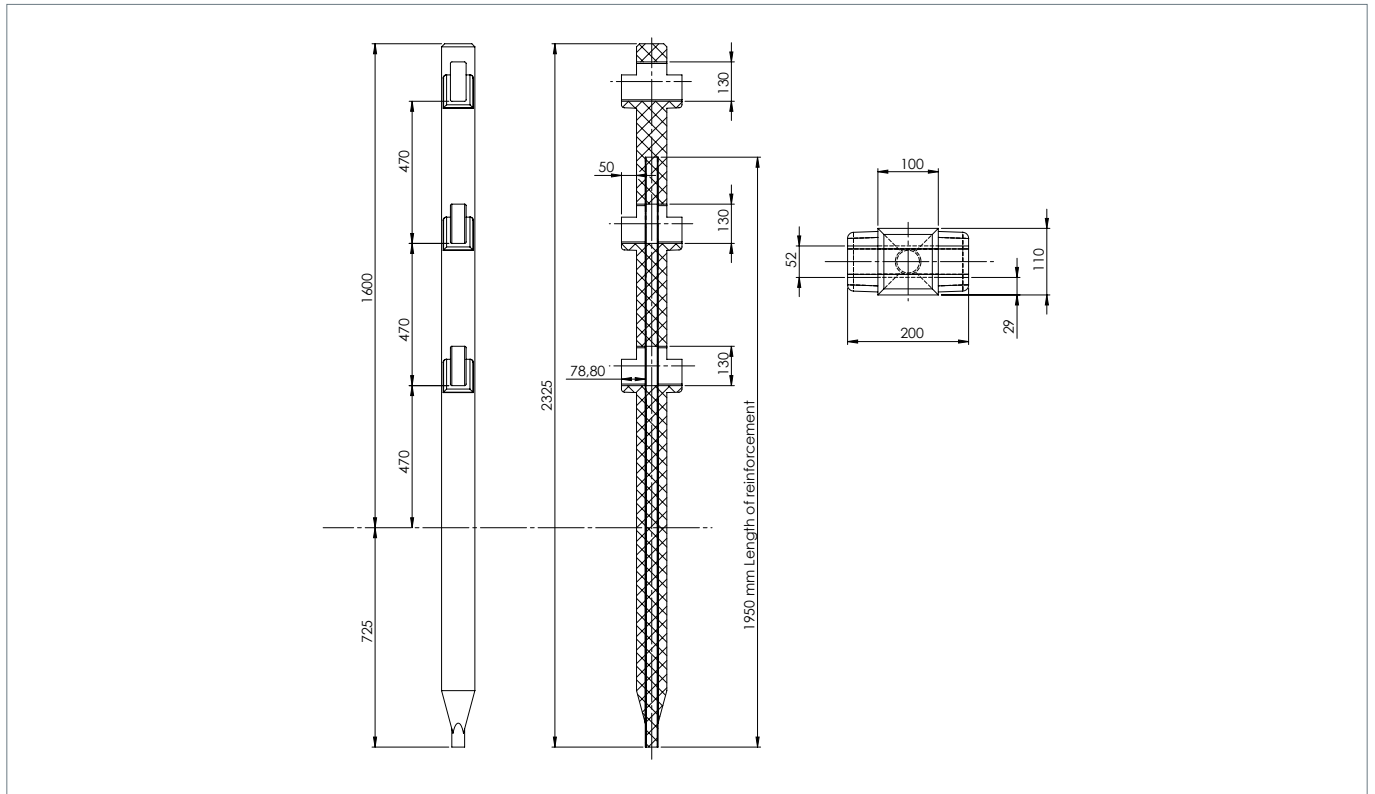

PASTURE POST - 3 CROSS BARS