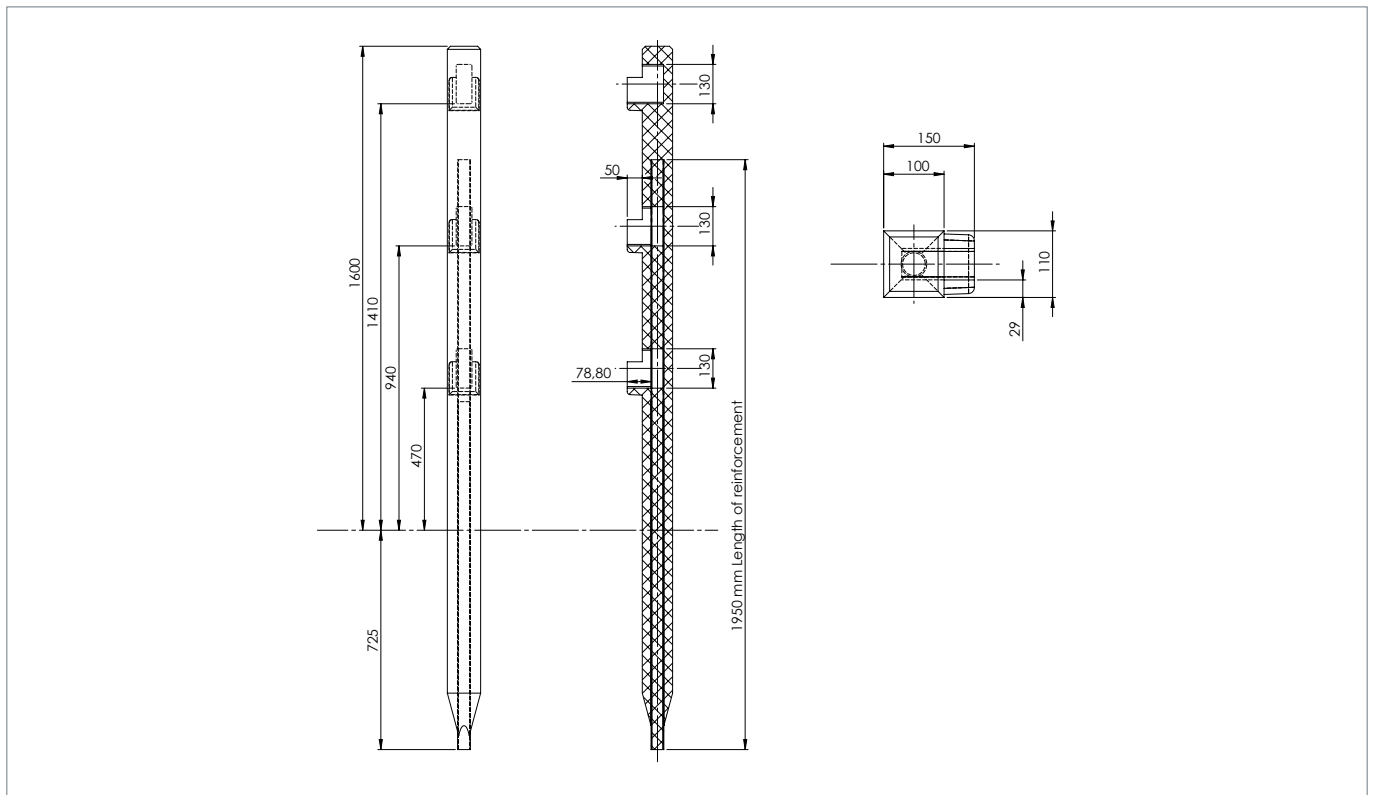

Detail 90° Connectors:

10 x 11 x 11 cm
Drilled, radius R10

Design:

Posts and crossbars with internal steel reinforcement

Integrated recesses to accommodate the crossbars

90° connectors allow variations of 10°

 Brown

DBLKZSDEEN1218

PASTURE POST - 3 CROSS BARS

PASTURE ENDPOST - 3 CROSS BARS

PASTURE POST - 5 CROSS BARS

PASTURE ENDPOST - 5 CROSS BARS

CONNECTOR

SYSTEM COMPONENTS

Connector right-angled 10.0 x 11.0 cm			
Colour	Length (cm)	Weight (approx. kg)	Order No
■ Brown	11.0	0.8	KEB 101 111

Crossbar 4.2 x 12.0 cm, reinforced			
Colour	Length (cm)	Weight (approx. kg)	Order No
■ Brown	250.0	14.2	BBE 4212 250

Endpost 11.0 x 10.0 cm (for 3 cross-bars), reinforced			
Colour	Length (cm)	Weight (approx. kg)	Order No
■ Brown	230.0	26.6	KEBA 10112 303

Endpost 11.0 x 10.0 cm (for 5 cross-bars), reinforced			
Colour	Length (cm)	Weight (approx. kg)	Order No
■ Brown	230.0	25.4	KEBA 10112 305