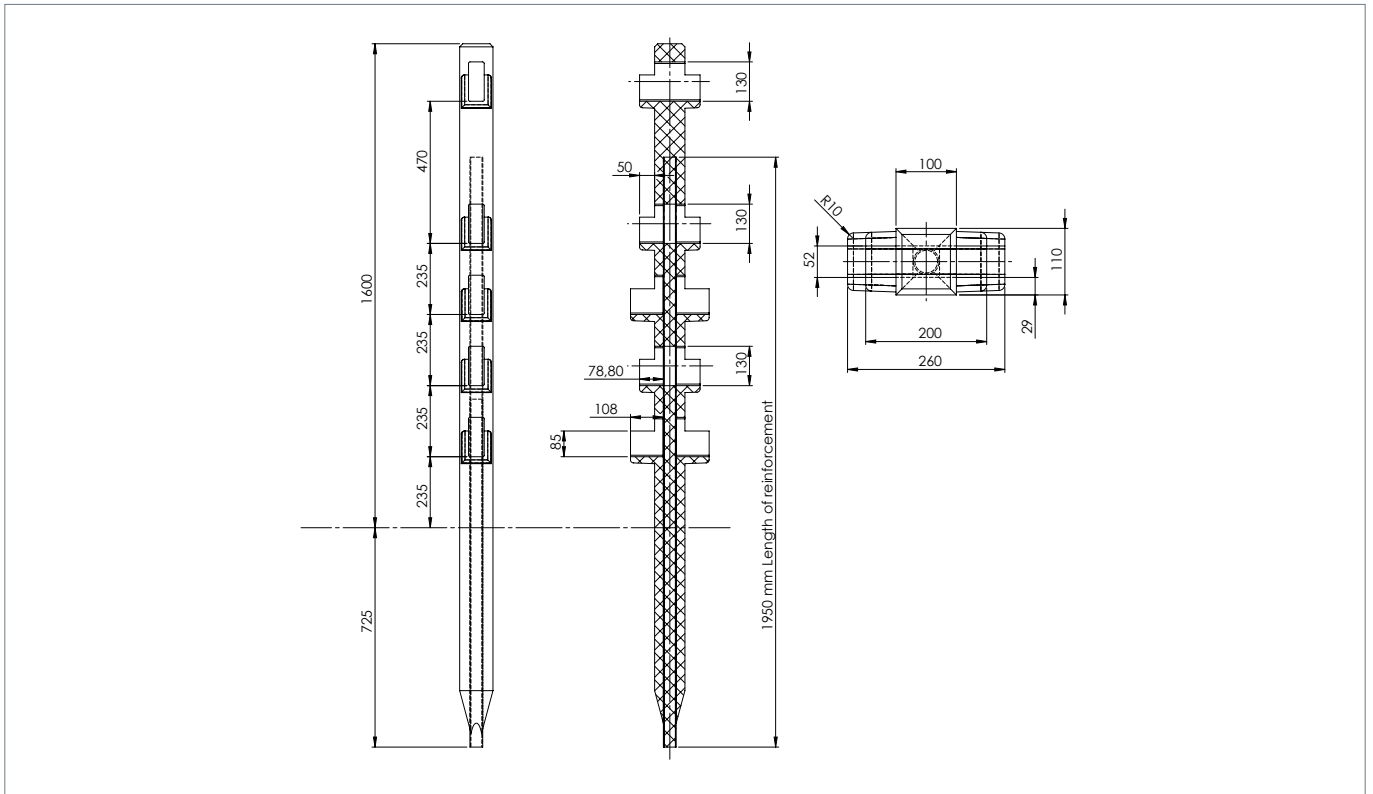

Detail 90° Connectors:

10 x 11 x 11 cm
Drilled, radius R10

Design:

Posts and crossbars with internal steel reinforcement

Integrated recesses to accommodate the crossbars

90° connectors allow variations of 10°

 Brown

DBLKZSDEEN1218

PASTURE POST - 3 CROSS BARS

PASTURE ENDPOST - 3 CROSS BARS

PASTURE POST - 5 CROSS BARS

PASTURE ENDPOST - 5 CROSS BARS

CONNECTOR

SYSTEM COMPONENTS

Connector right-angled 10.0 x 11.0 cm			
Colour	Length (cm)	Weight (approx. kg)	Order No
■ Brown	11.0	0.8	KEB 101 111

Crossbar 4.2 x 12.0 cm, reinforced			
Colour	Length (cm)	Weight (approx. kg)	Order No
■ Brown	250.0	14.2	BBE 4212 250

Endpost 11.0 x 10.0 cm (for 3 cross-bars), reinforced			
Colour	Length (cm)	Weight (approx. kg)	Order No
■ Brown	230.0	26.6	KEBA 10112 303

Endpost 11.0 x 10.0 cm (for 5 cross-bars), reinforced			
Colour	Length (cm)	Weight (approx. kg)	Order No
■ Brown	230.0	25.4	KEBA 10112 305